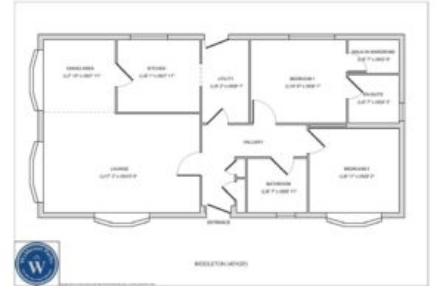

Omar Middleton on Rookery Drove Park, Suffolk

Price £144,995

Size 40 X 20 | 2 Bedroom(s) | 2 Bathroom(s)

Home Features

- 2 double bedrooms
- Ensuite shower room to master bedroom
- Walk in Wardrobe & fitted bedroom furniture
- Spacious living accommodation
- Fully Furnished
- Fully fitted kitchen with integrated appliances