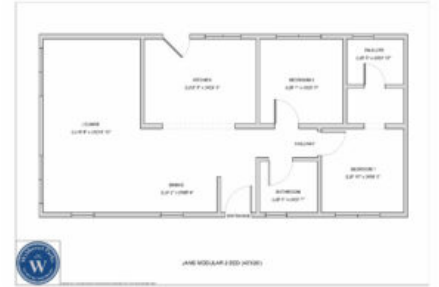

Jans Modular on Saltmarshe Castle Park, Herefordshire

Price £169,995

Size 40 X 20 | 2 Bedroom(s) | 2 Bathroom(s)

Home Features

- Semi Open Plan Living space
- 2 Double bedrooms
- Modern Style and Design
- Large Walk-in Shower
- Fully Furnished
- Fully integrated Kitchen

Park Features

- On park Clubhouse/Restaurant
- On Park Hair Salon
- Sapey Golf & Country Club less than 4 miles
- Friendly likeminded community
- Major Supermarkets deliver directly to your door
- Tranquil Location

Please contact us for more information on our park homes for sale.

Available at: **Saltmarshe Castle Park, Bromyard, Herefordshire**

Call today to arrange your viewing

0330 133 7300

View all our available homes online

wyldecrestparks.co.uk

Contact Us:

0330 133 7300

enquiry@wyldecrestparks.com

Wyldecrest House, 857 London Road,
West Thurrock, Essex, RM20 3AT