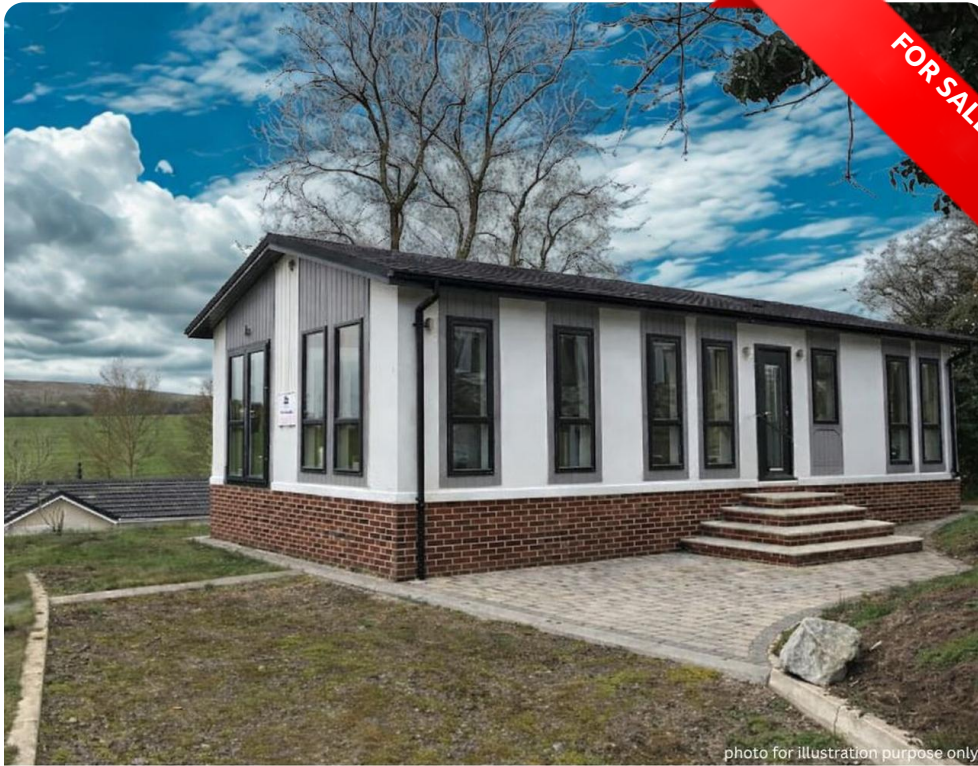

2 double bedroom, Omar Newmarket in Suffolk

Price £184,995

Size 40.3 X 18.3 | 2 Bedroom(s) | 2 Bathroom(s)

Home Features

- 2 double bedrooms
- Ensuite to master
- Fully furnished
- uPVC double glazed
- French doors off lounge
- Countryside views

Park Features

- Views over open countryside
- Bus stop at end of road
- 6 miles from Ipswich
- Live on park manger
- Geat Blakenham 0.5 miles away

Please contact us for more information on our park homes for sale.